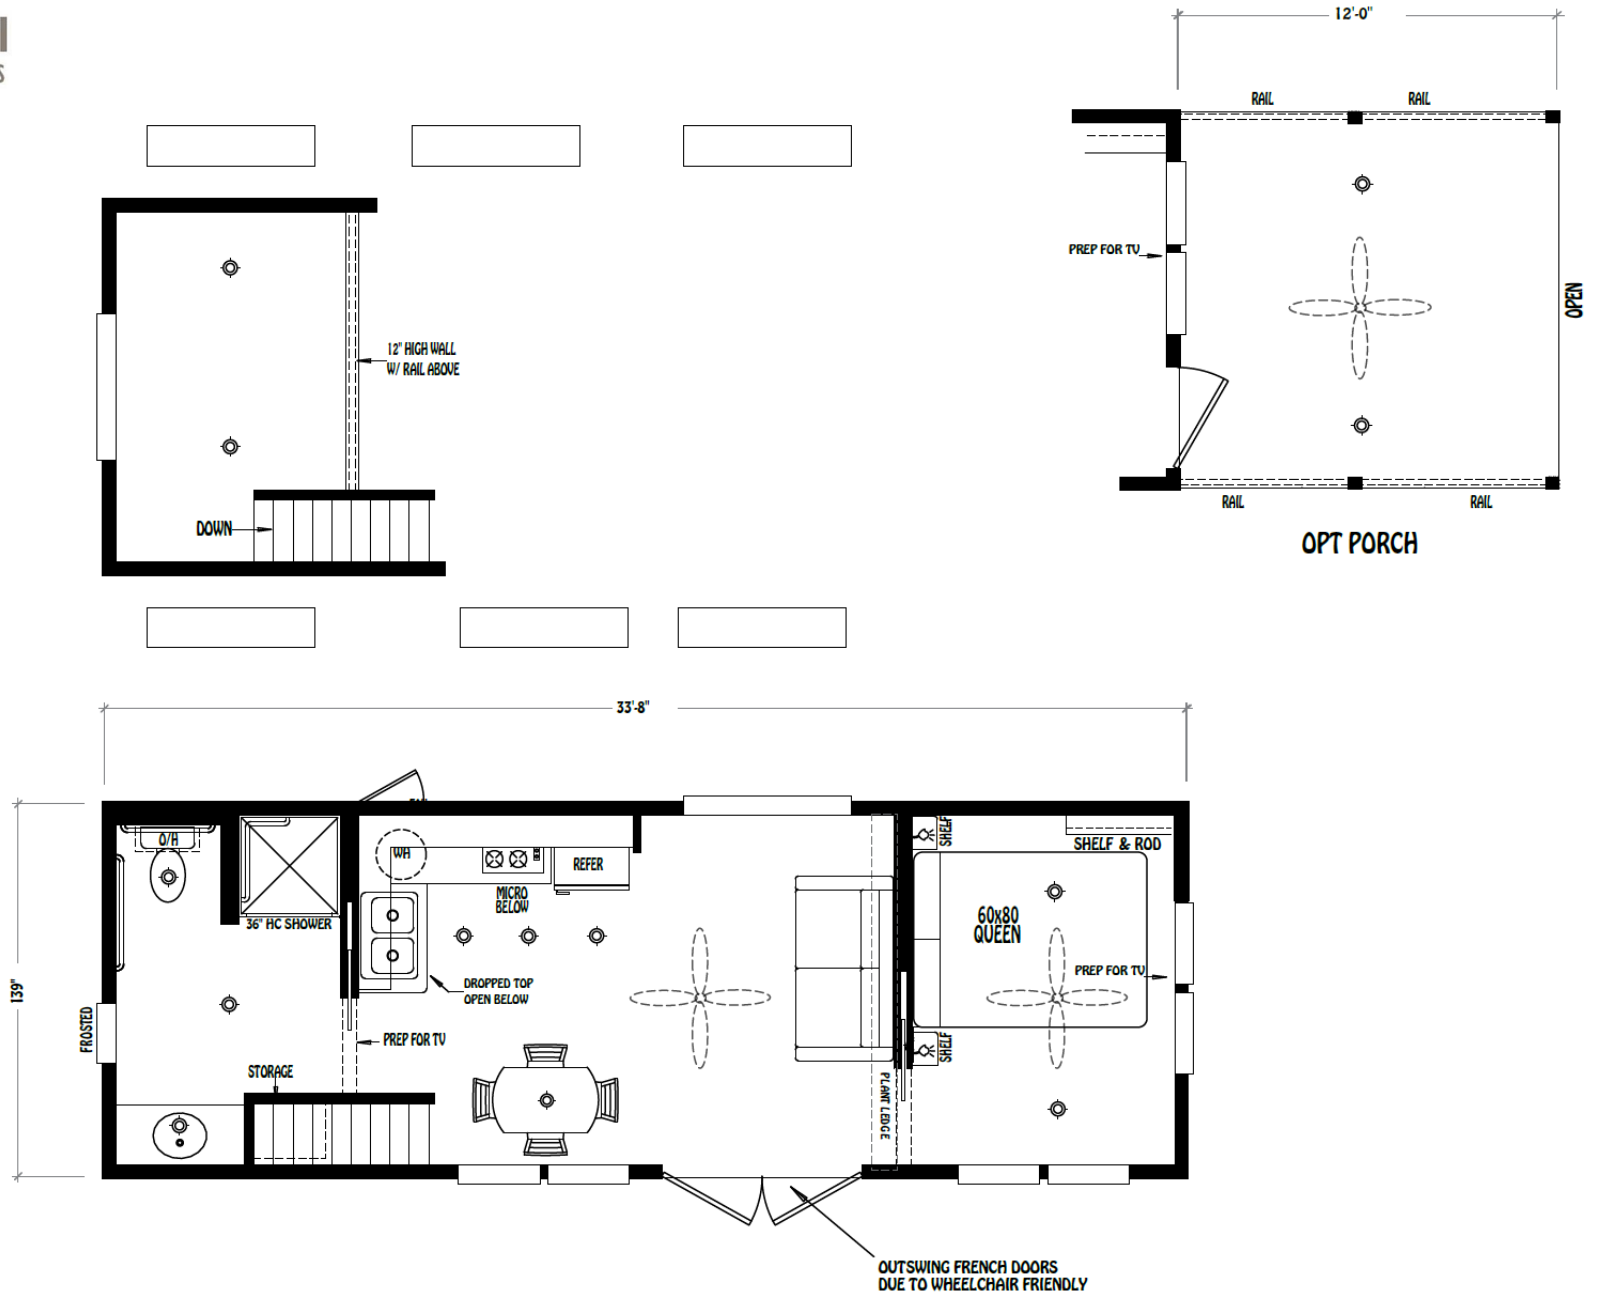

1-877-219-4059

4384 E I-30, Rockwall, Texas 75087
www.CabinSupercenter.com

Creekside Cabin CC-3612

Standard with Loft